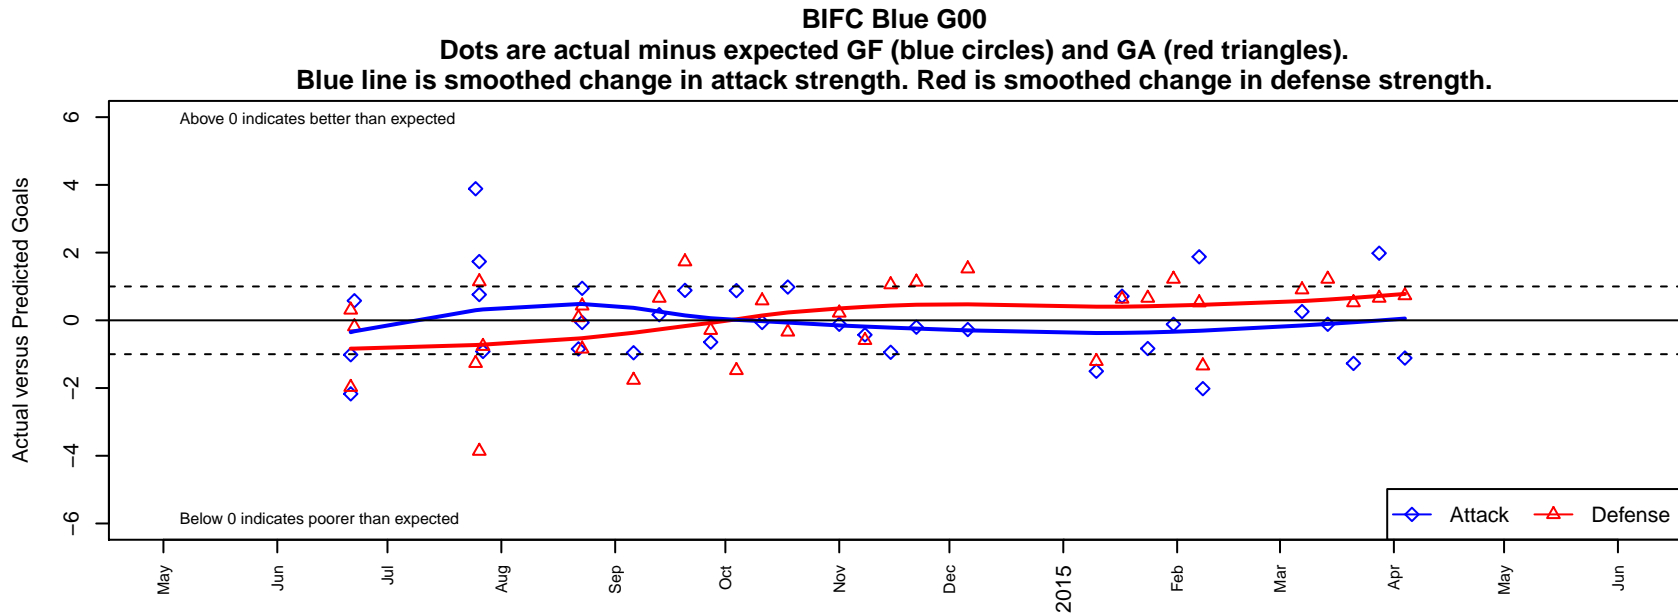

BIFC Blue G00

Bainbridge Island FC
 Bainbridge, WA
 G00 total strength=1195
 attack=4.15 defense=3.72
 fall league = NPSL G14D1
 spr league = Spr NPSL G14D1
 notes= Feroce 2013,2014

alt names used:
 BIFC G00 Feroce
 BIFC 00 Blue
 BIFC Feroce
 BIFC 00 Blue
 BIFC 00 Blue
 BIFC G'00 Blue Feroce

Venues played:
 2014 Skagit Firecracker U14
 2014 Crossfire Select Cup GU14 Gold
 2014 Island Cup GU14
 2014 NPSL G14D1
 2014 Founders Cup G00
 2014 Spr NPSL G14D1

**attack and defense variance (black dot)
relative to other teams
and top 10 in region**