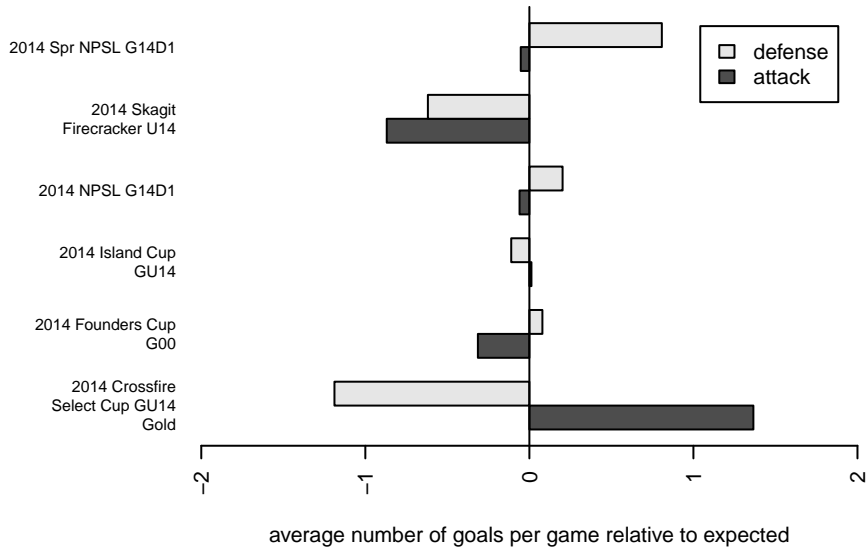

Performance relative to 13 month average