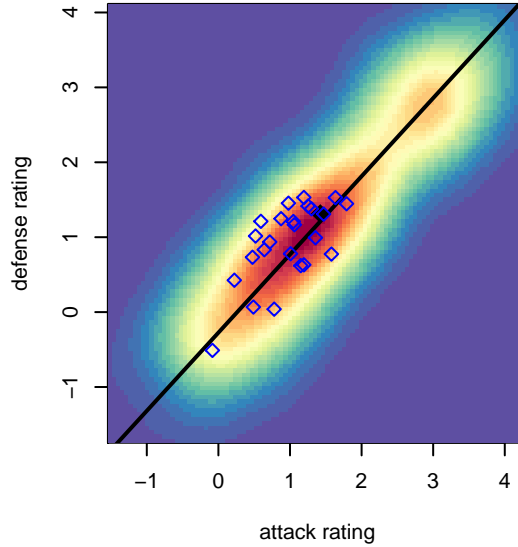

**attack and defense rating
relative to others at age
and all opponents in last 13 months**