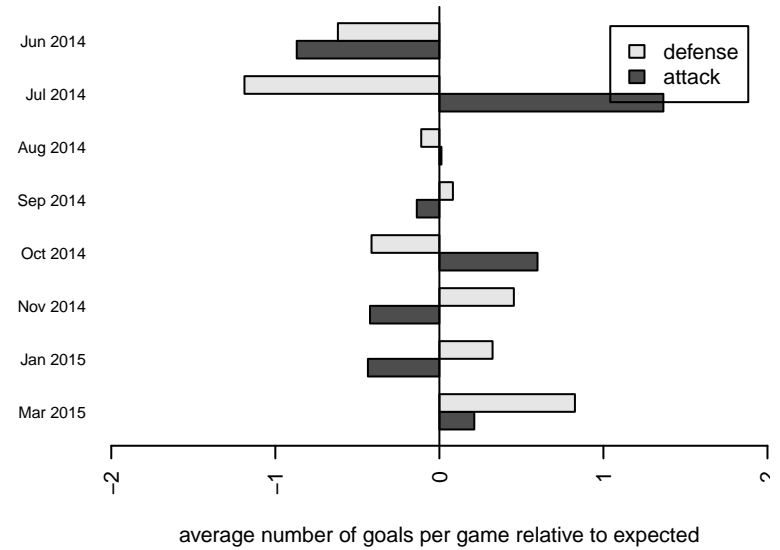

Performance relative to 13 month average