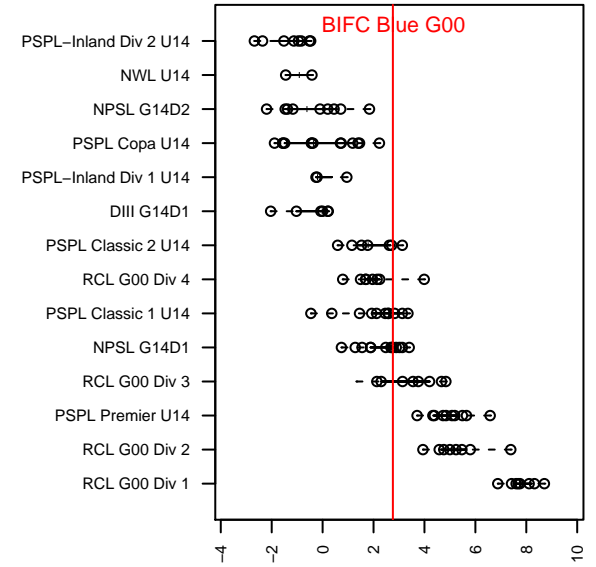

**attack and defense rating
relative to others at age
and all opponents in last 13 months**